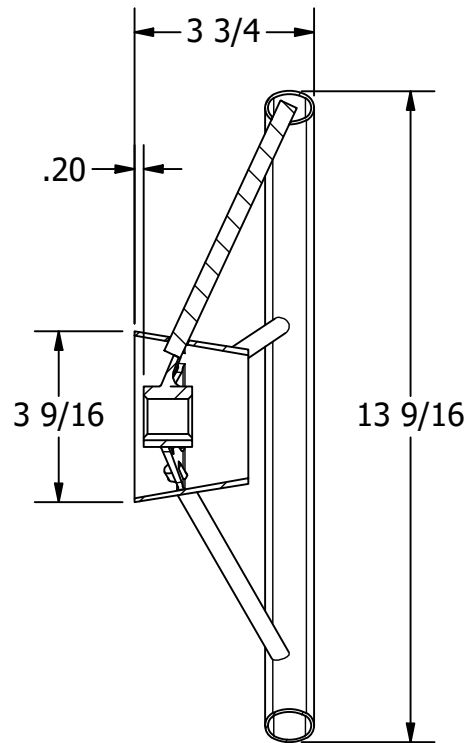

FOR REFERENCE ONLY

SECTION A-A

		WHITE WATER MARINE HARDWARE	
		TITLE HEAVY DUTY DESTROYER WHEEL PART NUMBER: 7403PC	
SIZE A		DWG NO WWMH-7403PC CC	REV 0
SCALE 1 : 4	MATERIAL	SHEET 1 OF 1	