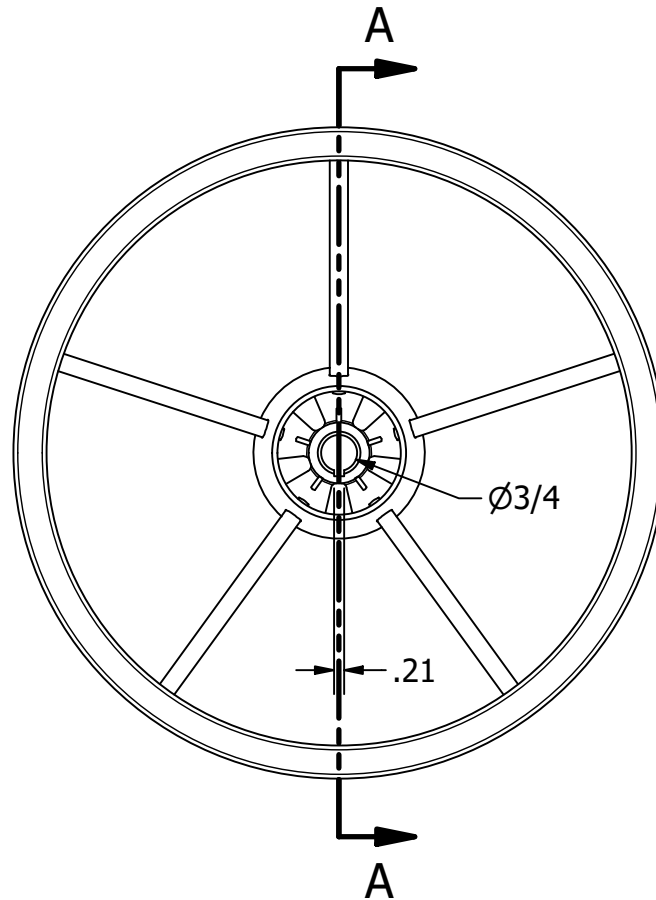

FOR REFERENCE ONLY

SECTION A-A

		WHITE WATER MARINE HARDWARE	
		TITLE HEAVY DUTY DESTROYER WHEEL PART NUMBER: 7403PC	
SIZE A		DWG NO WWMH-7403PC CC	REV 0
SCALE 1 : 4	MATERIAL	SHEET 1 OF 1	